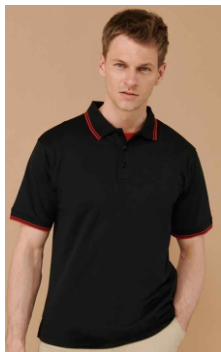

Tipped Polo Shirt (H482)

Fabric: 180g Polyester Micron Pique
Stretch - Quick Dry - Breathable - Easy Care

Colours:

Men's Sizes

X.Small	Small	Medium	Large	X.Large	XXL	3XL
34/36"	36/38"	38/40"	42"	44/46"	48"	50/52"