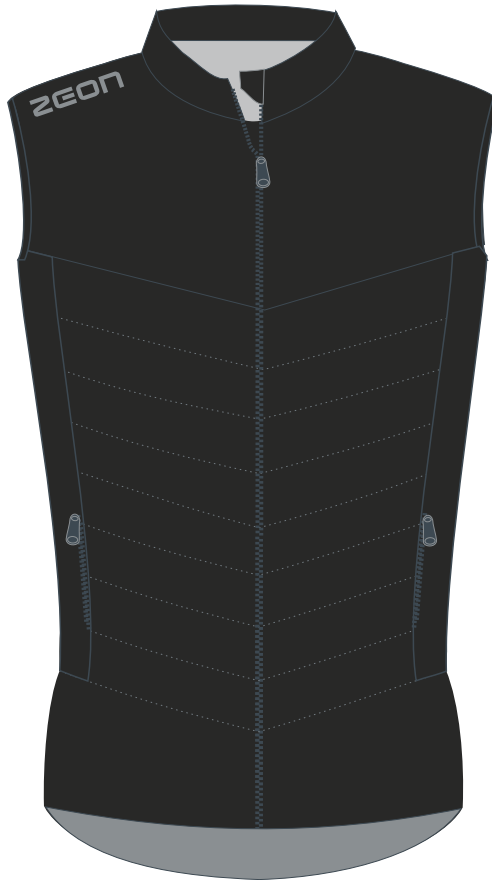

Youth	Adult Sizes					
XL Youth 34"	Small 36"	Medium 38-40"	Large 42-44"	X.Large 46-48"	2X.Large 48-50"	3XXL 50-52"