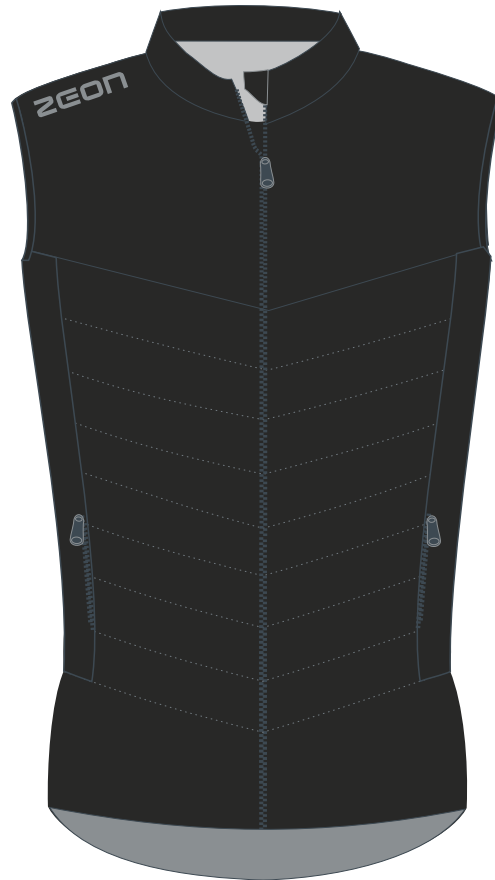

Youth	Adult Sizes					
XL Youth 34"	Small 36"	Medium 38-40"	Large 42-44"	X.Large 46-48"	2X.Large 48-50"	3XXL 50-52"