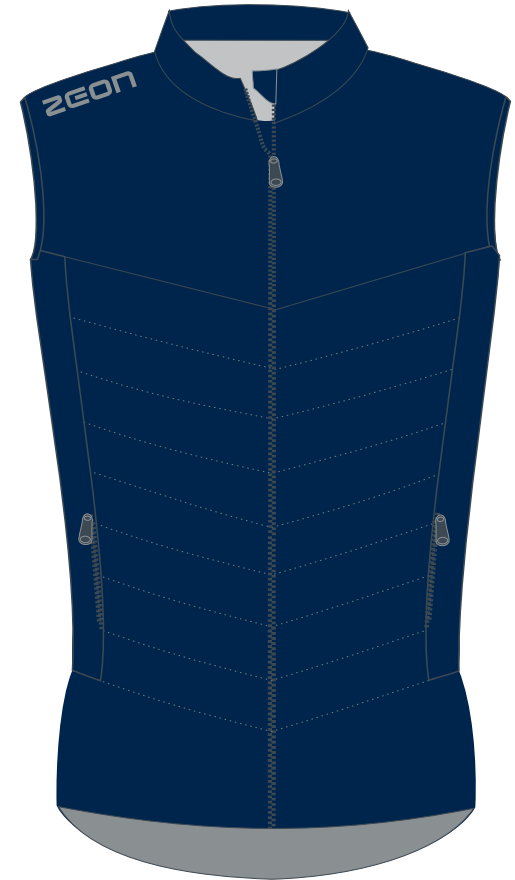

Youth	Adult Sizes					
XL Youth 34"	Small 36"	Medium 38-40"	Large 42-44"	X.Large 46-48"	2X.Large 48-50"	3XXL 50-52"