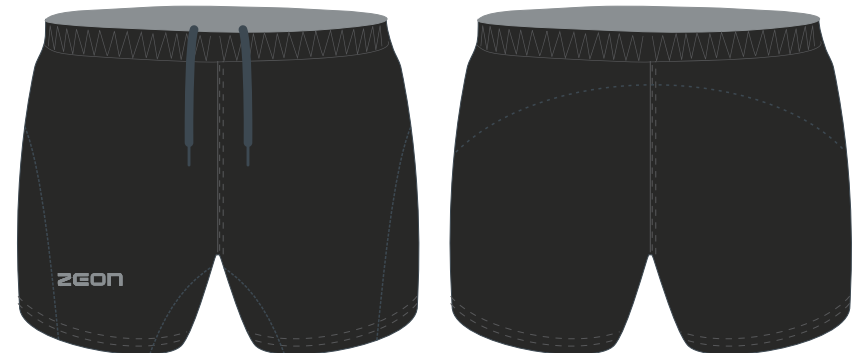

Zone Impact Rugby Short (Zn835)

Fit for purpose - Reinforced seams
Stretch panelling for mobility - Next generation technical waistband
Highly durable, 205gsm soft touch two way stretch - polyester spandex ripstop fabric

Colours: Black or Navy