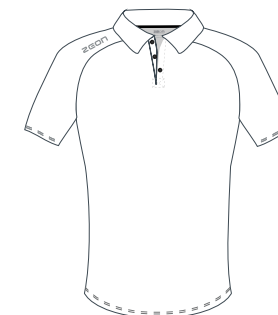

WHITE

Youth Sizes (ex VAT)			
S Youth	M Youth	L Youth	XL Youth
28"	30"	32"	34"

Adult Sizes					
Small	Medium	Large	X.Large	2X.Large	3XXL
36"	38-40"	42-44"	46-48"	48-50"	50-52"