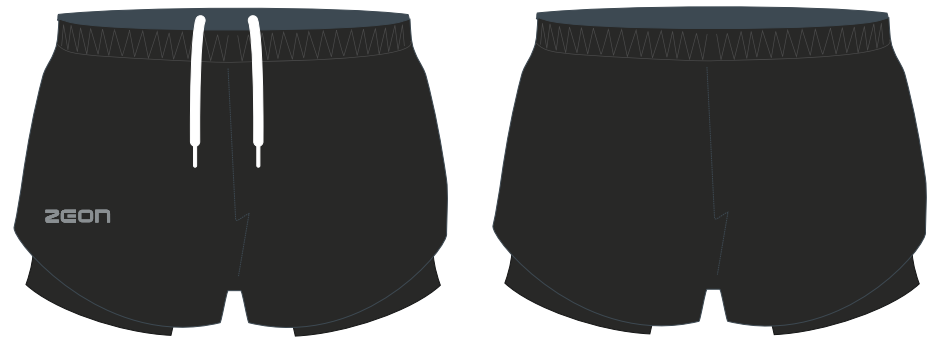

Youth Sizes (ex VAT)				
Age 5-6	Age 7-8	Age 9-10	Age 11-12	Age 13-14
21.5"	23"	25.5"	27"	28"

Adult Sizes					
Size 6	Size 8	Size 10	Size 12	Size 14	Size 16
23"	25"	27"	29"	31"	33"