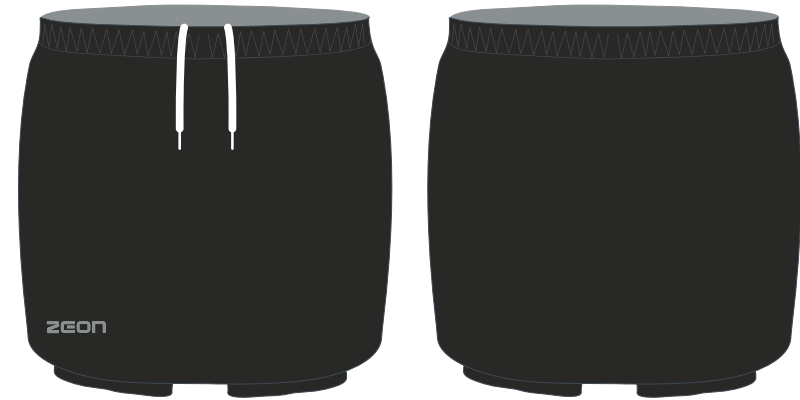

Technical fit - Moisture management
 Contract mesh trim detail
 Also available with pockets - Product code 671P
 120gsm matt finish 2 way stretch polyester fabric

Colours: White, Black or Navy

Zone 'Pro' Skort (ZN543)

Soft touch - Quick dry function
 250gsm performance 4-way stretch fabric
 Designed for comfort, performance and durability

Colours: Black or Navy

Youth Sizes (ex VAT)			
S Youth	M Youth	L Youth	XL Youth
24"	26"	28"	30"