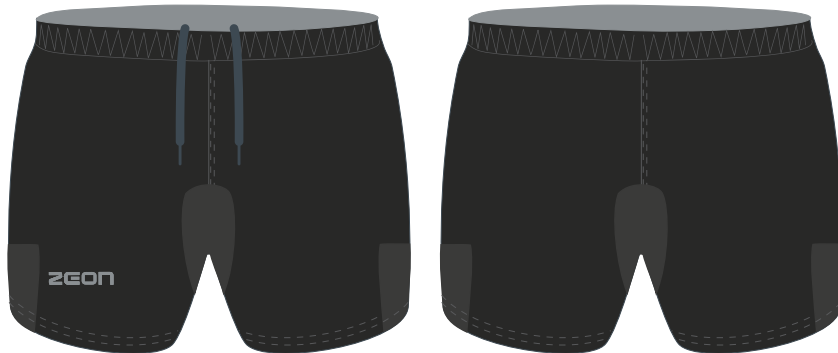

Zone Pro Rugby Short (Zn535)

4 way stretch panelling - Concealed gum shield pocket - Reinforced seams throughout
Elasticated waist with drawcord and waist gripper - Durable, 220gsm high tenacity polyester twill fabric

Colours: Black - Navy - White

Youth Sizes (ex VAT)				
XSY 22"	S Youth 24"	M Youth 26"	L Youth 28"	XL Youth 30"

Adult Sizes					
Small 32"	Medium 34"	Large 36-38"	X.Large 40"	2X.Large 42"	3XXL 44"

Zone Impact Rugby Short (Zn835)

Fit for purpose - Reinforced seams
Stretch panelling for mobility - Next generation technical waistband
Highly durable, 205gsm soft touch two way stretch - polyester spandex ripstop fabric

Colours: Black or Navy

Youth Sizes	
L Youth 28"	XL Youth 30"

Adult Sizes					
Small 32"	Medium 34"	Large 36-38"	X.Large 40"	2X.Large 42"	3XXL 44"