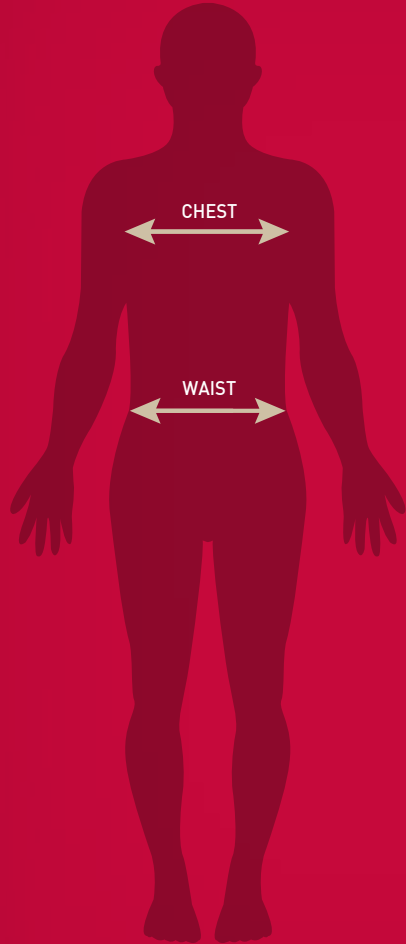

TXV0950/C0900

Available in sizes:

SB*, MB*, LB*, XS, S, M, L, XL, 2XL, 3XL, 4XL, 5XL, 6XL

Fabric: 140 GSM Polyester

REVERSE

- Unlimited design pattern, sponsor print and colour options
- Soft handle / high performance fabric
- High filament yarn for temperature control
- Wicking properties for moisture management
- Reinforced seams at stress points for maximum durability
- Elasticated waistband with Drawcord

SIZE GUIDE

V E N I V I D I V I C I

FIRST LAYER (POLOS, TEES, JERSEYS, VESTS)

BOYS	SB*	MB*	LB*	XLB*
TO FIT CHEST	72cm 28in	76cm 30in	81cm 32in	86cm 34in

MEN'S	XS	S	M	L	XL	2XL	3XL	4XL
TO FIT CHEST	91cm 36in	96cm 38in	101cm 40in	106cm 42in	112cm 44in	116cm 46in	122cm 48in	128cm 50in